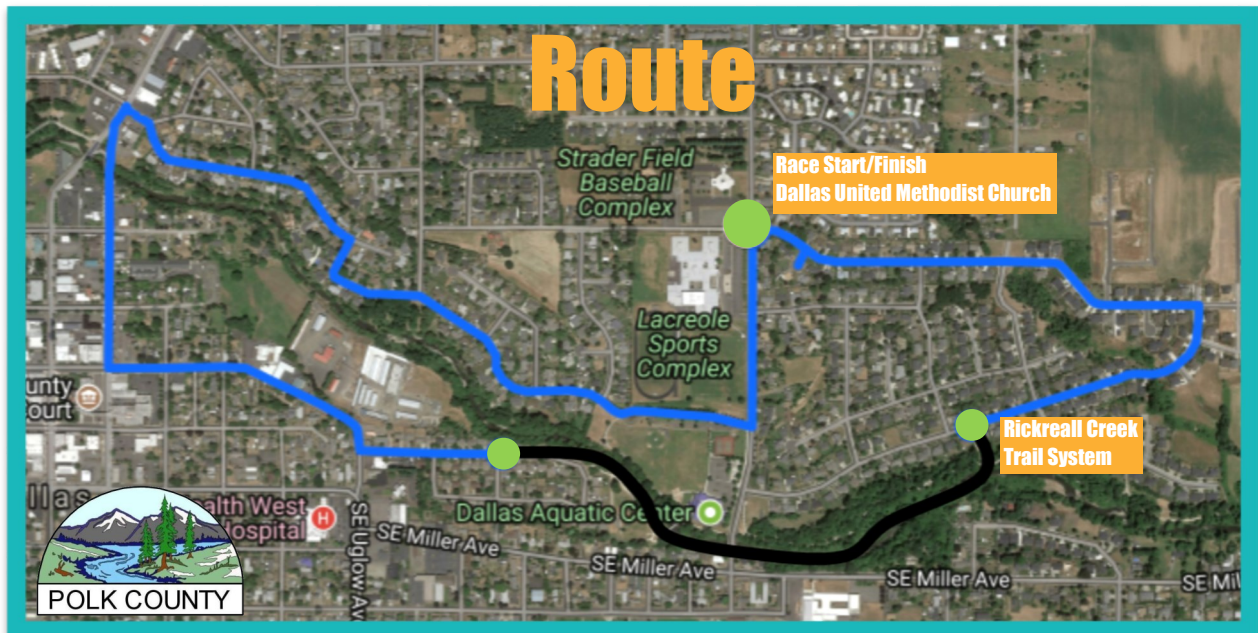

Polk County

BACK TO SCHOOL

5K Fun Run/Walk

Dash

SATURDAY, AUGUST 4TH at 9AM

All proceeds support backpack and school supply giveaway events for kids in Polk County.

Register by July 14th to receive a FREE T-shirt!

\$30 for Adults 18 and over

\$20 Children Ages 6-17

FREE for Children 5 and under with a registered adult

****Registration after 7/14 \$35, no T-shirt guaranteed****

Register online at: <http://www.electicedgeracing.com/back-to-school-dash.html>

Food and drinks available for purchase from local food trucks and vendors at the finish line!

The route follows the Rickreall Creek Trail System in Dallas and is stroller, wheelchair, pet, and kid friendly.